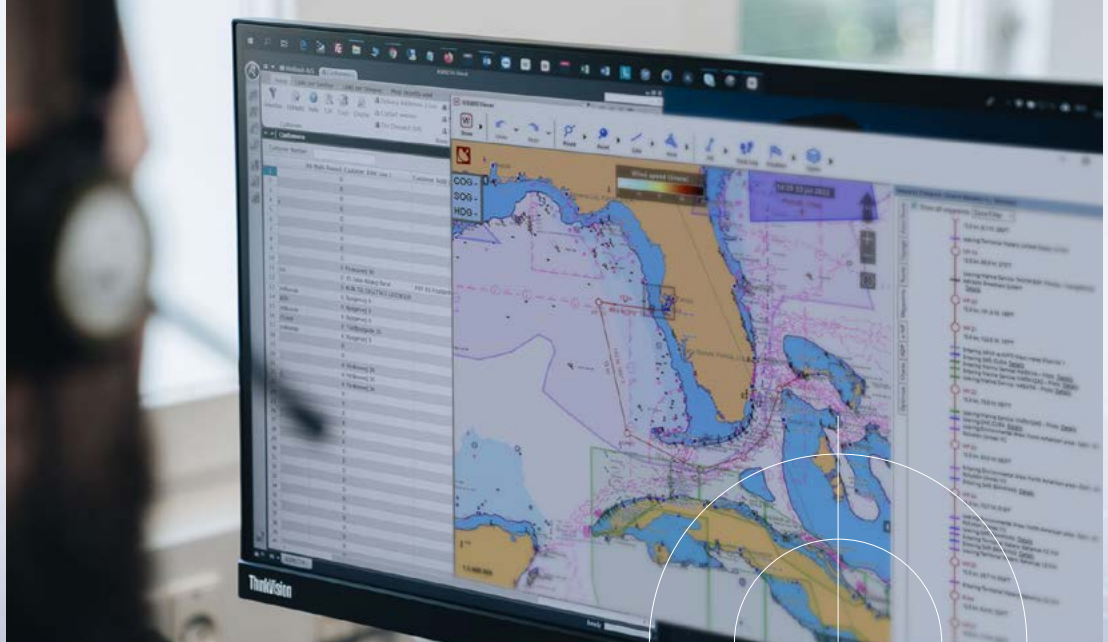

Software for ships and shipping companies

Weilbach makes nautical software for the maritime industry used by some of the industry's biggest names.

Weilbach A/S
Firskovvej 36
DK-2800 Kgs. Lyngby
Denmark
Tel. +45 3334 3560
operations@weilbach.com
www.weilbach.com

Here are our ready to go software solutions that streamline operations on board:

OneLog

Replace traditional paper log books with a digital system to record daily activities on board, removing handwriting errors. Role-based logins provide an extra layer of security.

SeaReader

Quickly and easily access the largest collection of maritime eBooks at the touch of a button in our digital library. With all the mandatory publications instantly available to keep you compliant, we maintain the library so it is always up to date.

Viewer

A back of bridge multi-tool to plan, navigate, and optimize routes on board and shoreside.

Add-on services and functionality are available in Viewer for a totally expandable solution, including AVCS NAVAREA Warnings, Load Lines, and Time Zones.

PAYS (Pay As You Sail)

Have a full set of charts available to access immediately for free of charge planning and pay for them when the cell is entered. The automatic ordering of charts saves save time and resources.

ENCX

Add marine charting functionality to your own software quickly and easily. With both vector and raster chart functionality and support for all major chart formats, you can build a range of software.

AtoBviaC

Generate accurate and realistic marine distances and route calculations between ports with our range of products that makes AtoBviaC the definitive distance provider to the shipping industry.

Contact us to learn more about how Weilbach can support your naval operations with our proven technology and expertise. Together, let's navigate the challenges of the maritime domain.