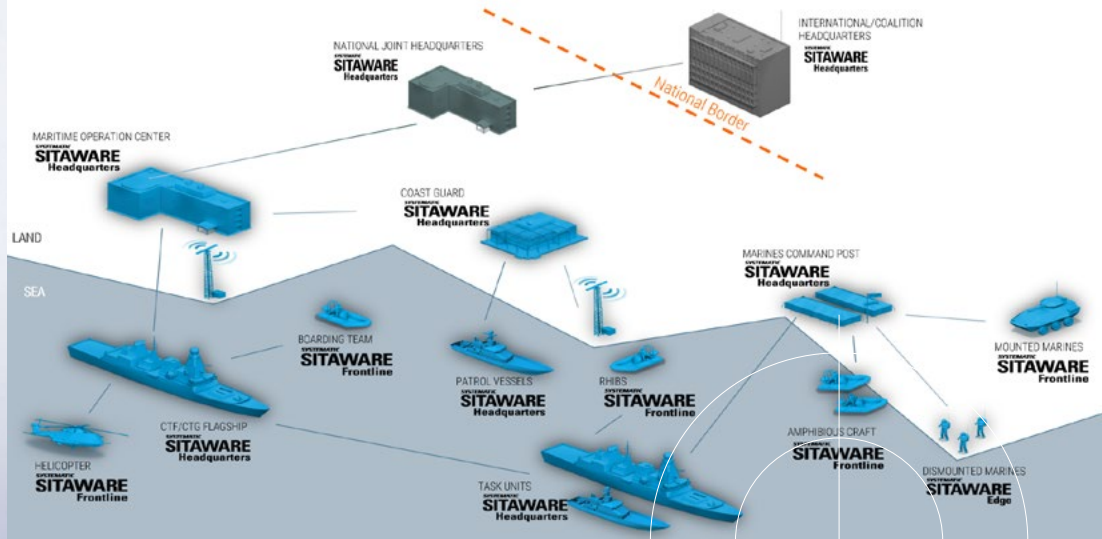

Maritime Command and Control

SitaWare for the Maritime Commander

Systematic A/S
Søren Frichs Vej 39
DK-8000 Aarhus
Denmark
Tel. +45 8943 2000
more.info@systematic.com
www.systematic.com

Systematic is building on the success of its operationally proven SitaWare suite of command-and-control software to enhance the capabilities of the naval commander.

The maritime-focused tools provide a comprehensive Recognised Maritime Picture (RMP) and a range of functionalities that greatly enhance C2 for naval operations.

Among the advanced C2 capabilities being brought to the maritime domain is the ability to introduce numerous information

overlays in an easy to view and interrogate format, ranging from meteorological data to Air Tasking Orders. Of particular note is the Plans & Orders tool, which assists the commander in tactical analysis and planning maritime operations.

Systematic is also enabling operations in satellite communications-denied environments, with its technology supporting low-bandwidth communication over HF radio.

The company is continuing its open-architecture approach,

enabling a wide variety of information sources to be drawn upon and ensuring interoperability with partners.

The maritime domain is a natural progression for SitaWare and indeed, the software has already found utility with the Irish Naval Service and Royal Danish Navy.

For more information:
www.systematic.com